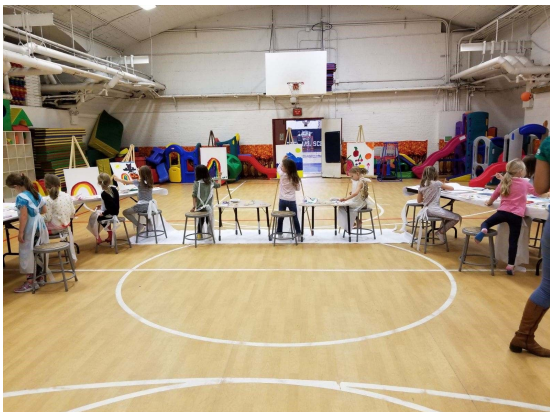

## PARTY TYPES

PRESCHOOL MAT PARTIES - let your little ones explore the gym and equipment, complete with parachute games, circle time, stories and songs!

TECHNO PARTY - enjoy Wii Dance, Laser Tag, & a Glow in the Dark Obstacle Course!

SPORTS PARTY - climb our mini rock wall, enjoy floor hockey, GaGa or soccer!

ART PARTY - create magic with clay, jewelry, collage, picture frames and more!

## THE GROUNDS

The Cathedral of St. John the Divine's 11 idyllic acres provide a natural outlet for your child's curiosity and desire to explore. Your child's exposure to the great, big, beautiful world is an invaluable opportunity unique to ACT on the incredible Close, a campus rich with plant and animal life and filled with incredible gardens to explore.